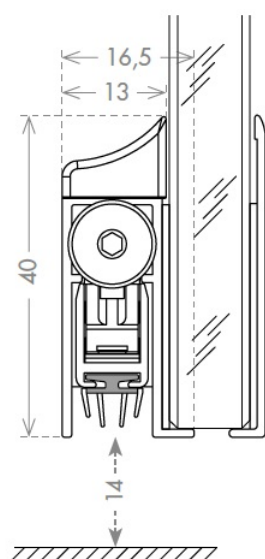

PRODUCT SHEET

Description:

Drop Down Alu Profile, "B", F/Glass Doors, 1030mm, W/Adhesive Tape, 40mm Profile Height, 14mm Drop Function, Can be shorten, 150mm on the opposite Side to the Plunger, Tested to 200.000, closing Cycles, Anodized Finish, Balloon Silicon Seal (B)

Item number:

15.22.651-0

Units	Box	Carton	HS Code	Barcode
Set	1	20	8302415000	
				5704866460286